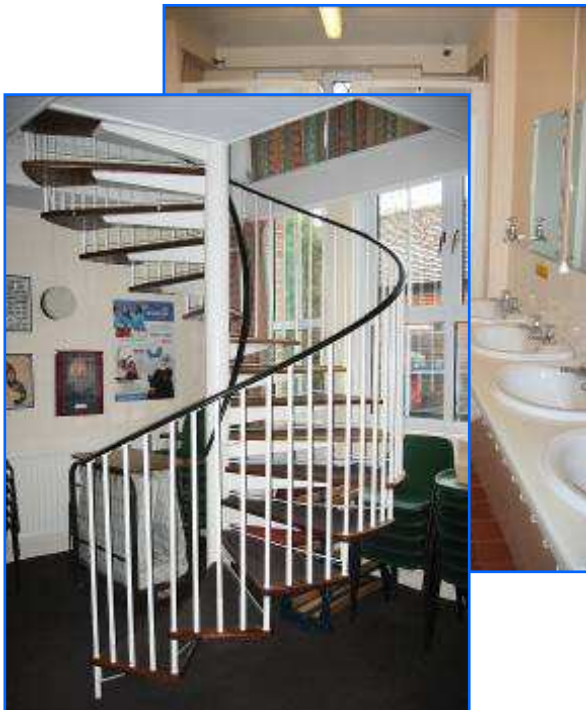

capacity of thirty persons.

Toilets are located between the two dormitories and an adjacent wash room provides showers. A separate toilet allows for disabled person

access.

Upstairs, a mezzanine floor can be used as a leader's retreat, an extra dormitory, or just somewhere to hide!