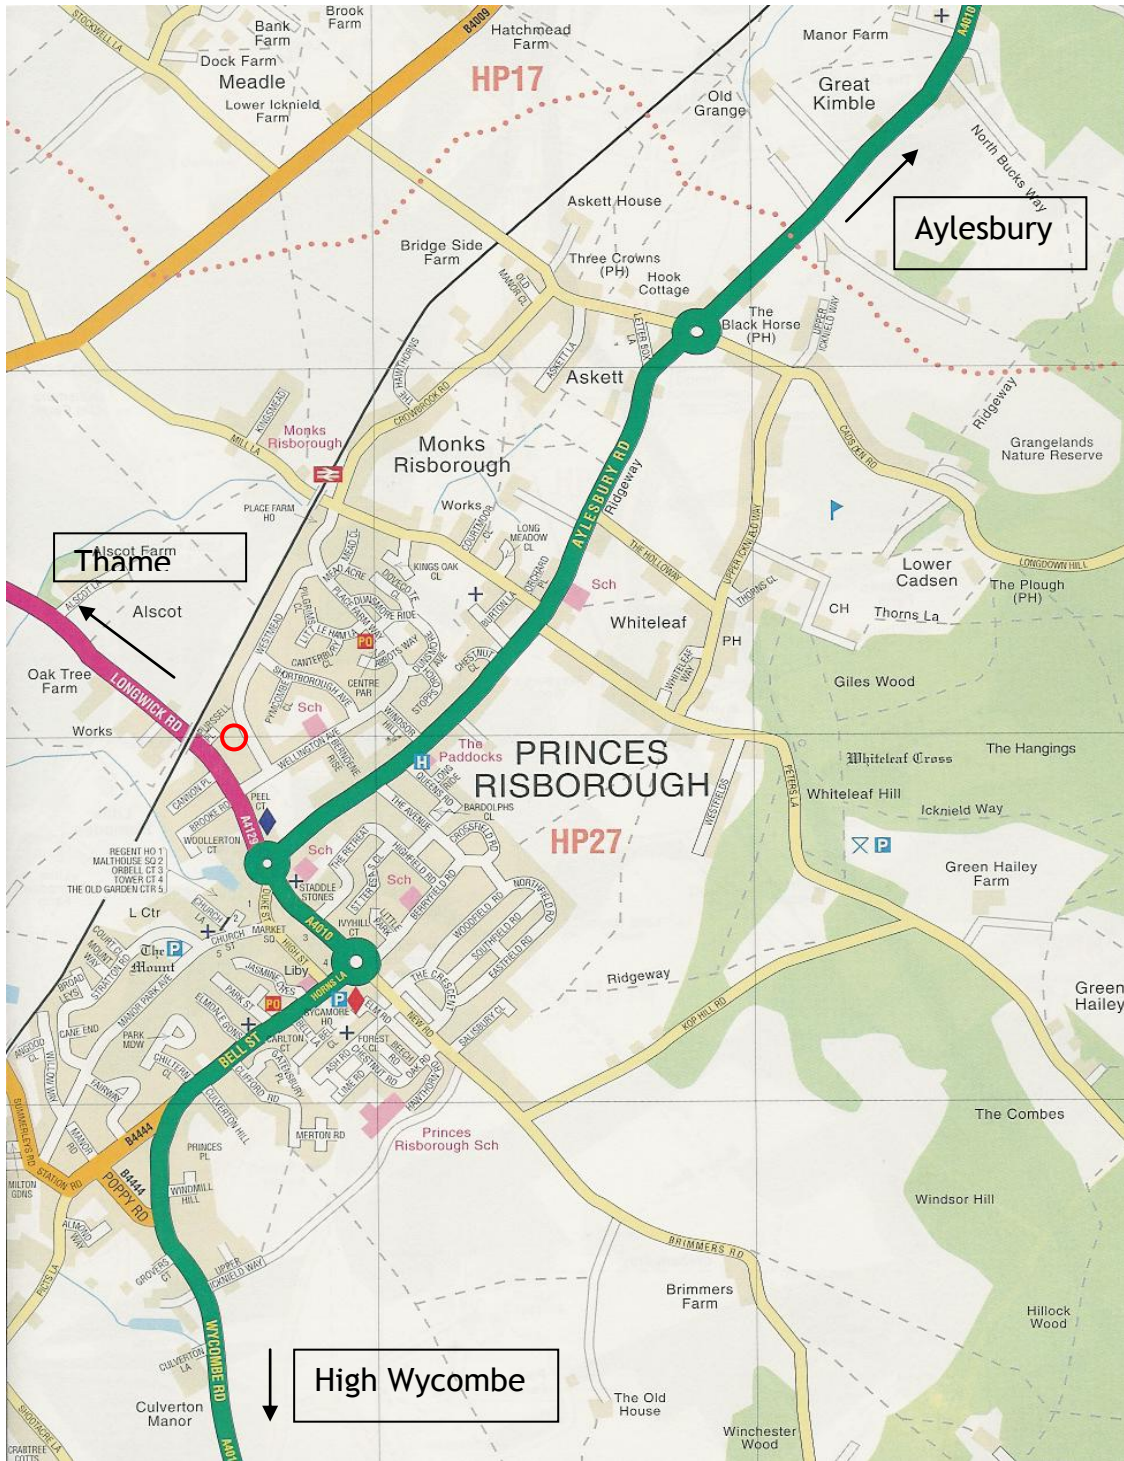

PRINCES RISBOROUGH GUIDE HQ LONGWICK ROAD PRINCES RISBOROUGH HP27

Directions:

From Aylesbury:

Follow the A4010 towards High Wycombe until you arrive in Princes Risborough.

At the first roundabout (Tesco) turn right as if going to Thame (A4129) Longwick Road.

Drive past Wellington Avenue on the right of Longwick Road, just before you arrive at Pursell Place there is a Footpath sign - turn right and follow the road to the Guide Centre.

If you go past Pursell Place or go under the railway bridge turn around and the footpath sign is just after Pursell Place on the left.

From High Wycombe:

Follow the A4010 towards Aylesbury until you arrive in Princes Risborough. There is a curved corner taking you into Bell Street and then Horns Lane. At the roundabout turn left. Follow the road until you come to the next roundabout and turn left as if going to Thame (A4129) Longwick Road.